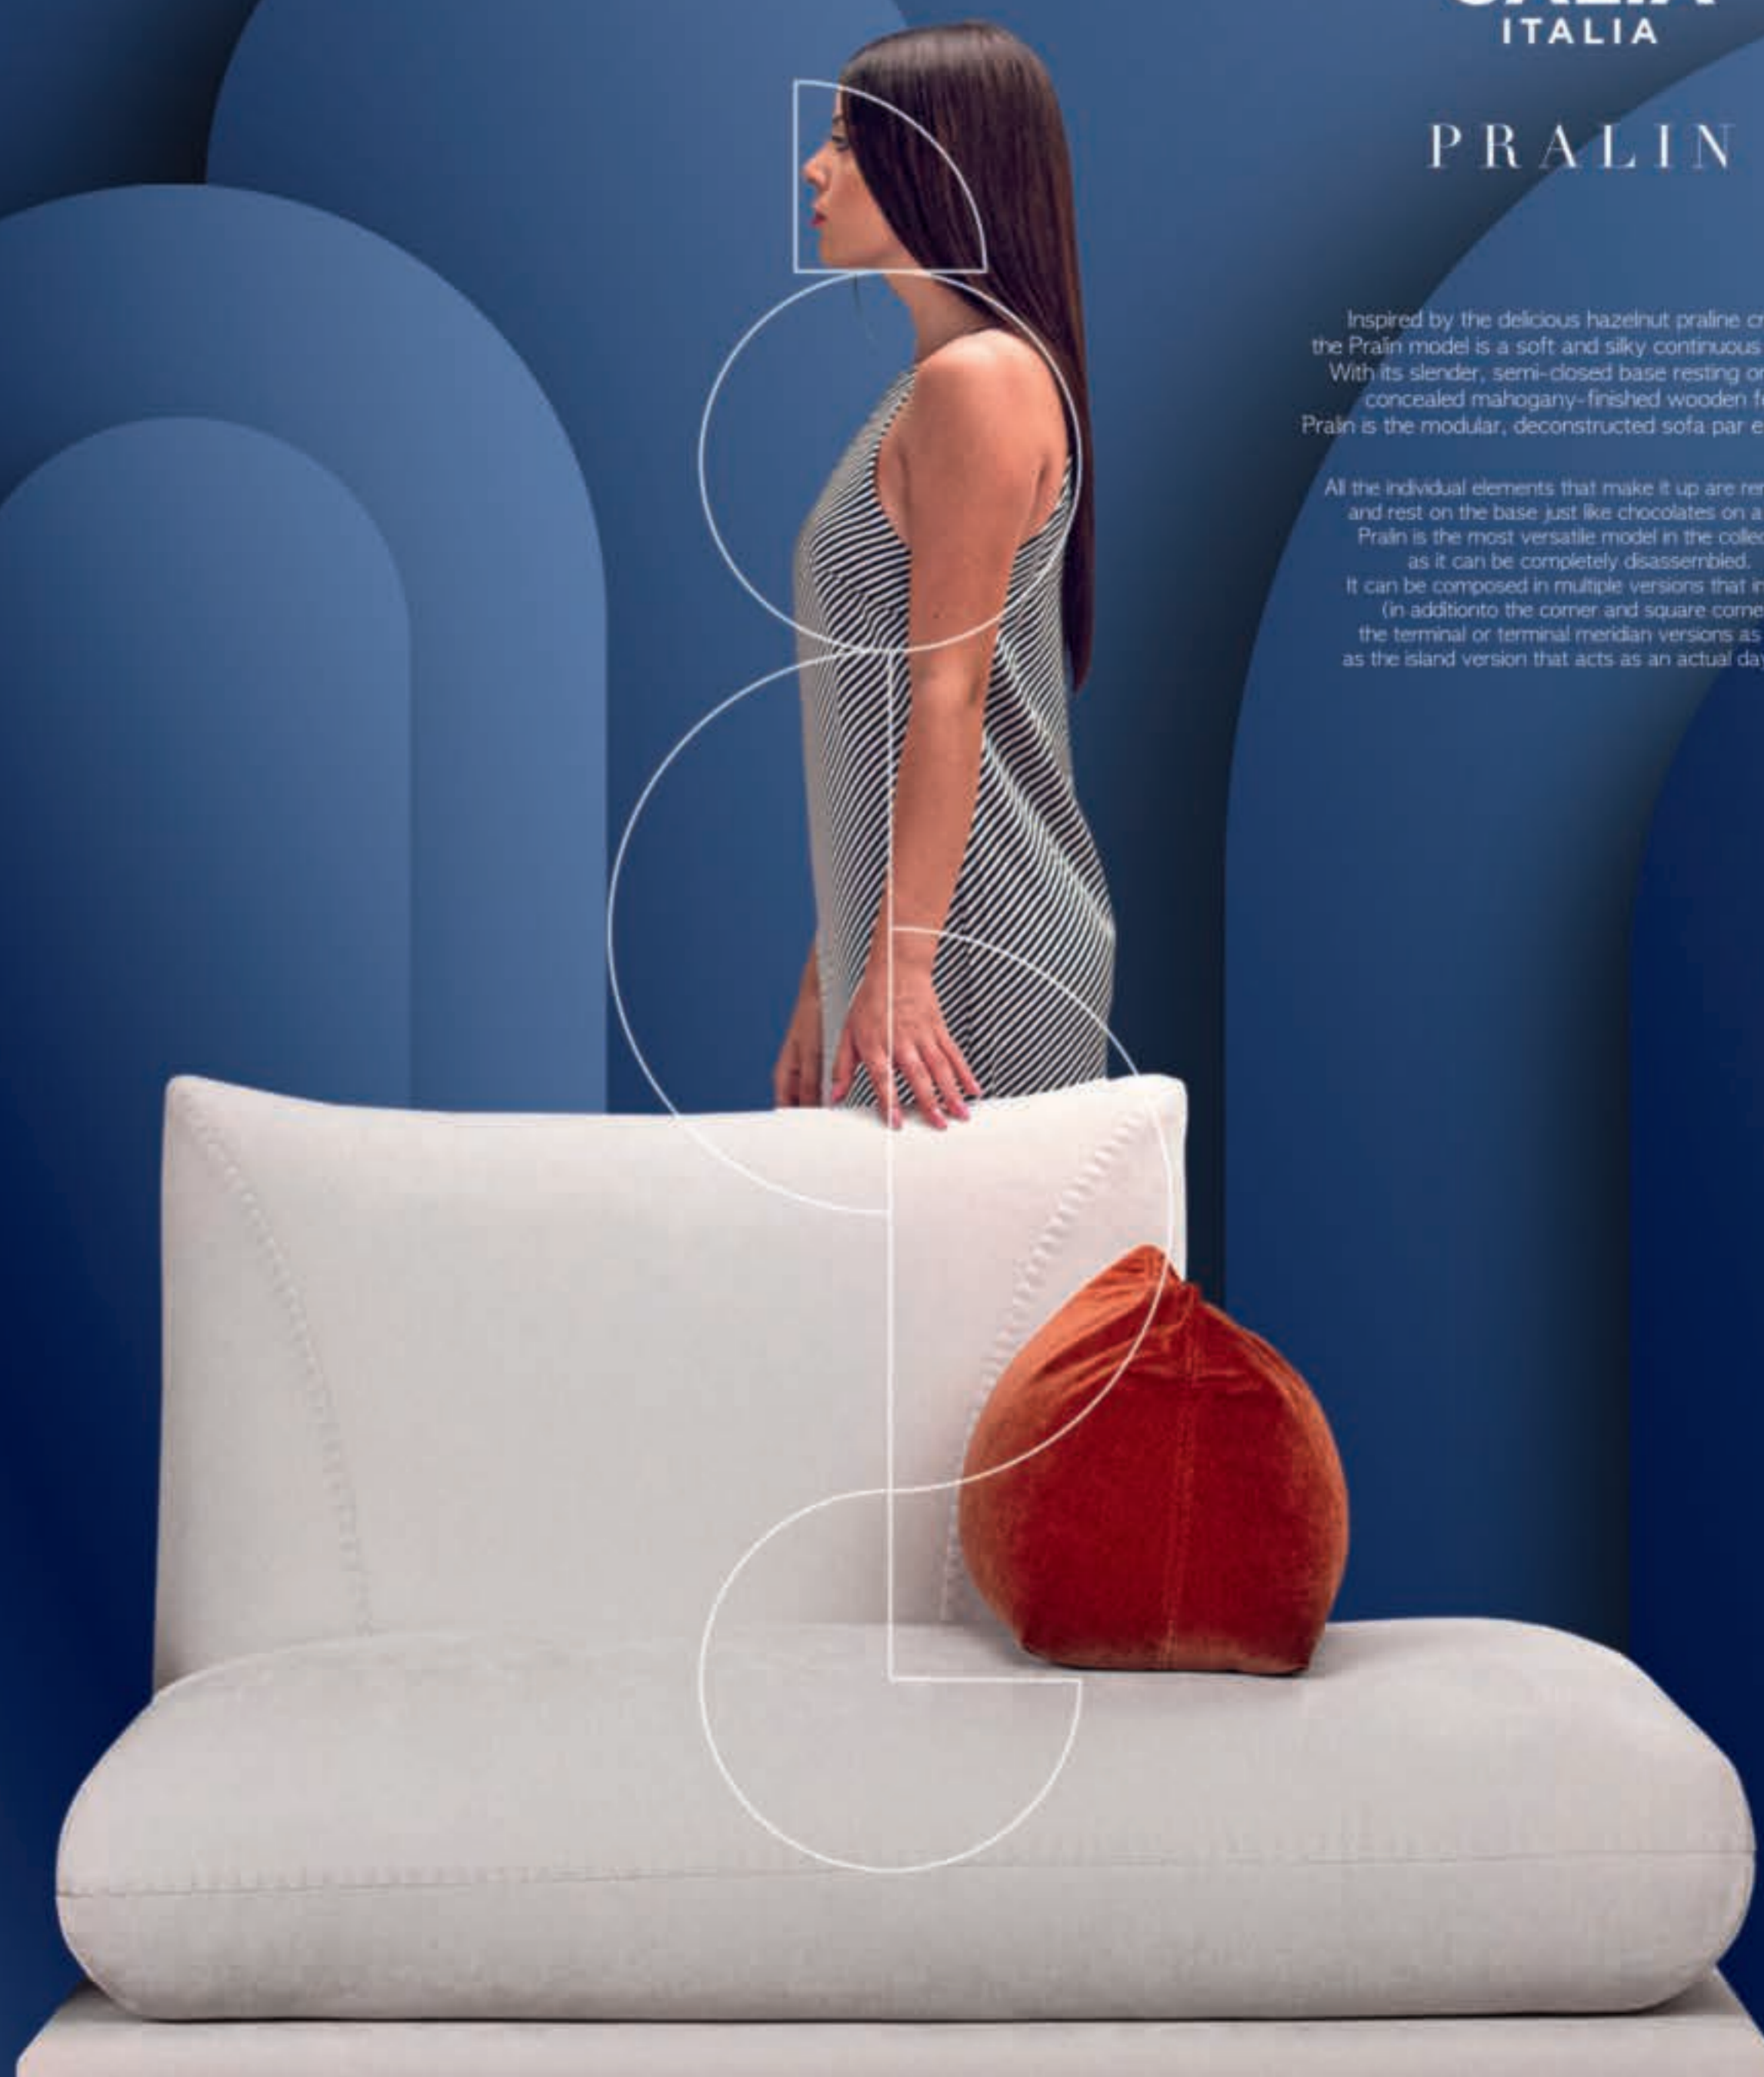

## PRALIN

Inspired by the delicious hazelnut praline cream, the Pralin model is a soft and silky continuous surprise. With its slender, semi-closed base resting on small, concealed mahogany-finished wooden feet, Pralin is the modular, deconstructed sofa par excellence.

All the individual elements that make it up are removable and rest on the base just like chocolates on a tray. Pralin is the most versatile model in the collection as it can be completely disassembled. It can be composed in multiple versions that include (in addition to the corner and square corner) the terminal or terminal meridian versions as well as the island version that acts as an actual day bed.

The model also includes a round table that can be inserted between the seats as a base and decorative element. All that remains is to choose your desired comfort and enjoy it in total relaxation.

Pralin è il modello più versatile della collezione in quanto completamente disassemblabile: può essere composto in molteplici versioni che contemplano, oltre all'angolo e angolo quadrato, anche le versioni terminale o terminale meridian e la versione isola che funge da vero e proprio day bed.