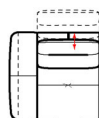

↑ fold following the dotted line ↑

alba.premium 1226

L Length - H Height - D Depth - SH Seat Height - SD Seat Depth
 Dimensions refer to maximum sizes of the version with closed mechanism (where available).

dimensions

L 216/85"
 H96/38" D112/44"
 SH46/18" SD58/23"

L 236/93"
 H96/38" D112/44"
 SH46/18" SD58/23"

L 108/43"
 H96/38" D112/44"
 SH46/18" SD58/23"

L 108/43"
 H96/38" D112/44"
 SH46/18" SD58/23"

L 118/46"
 H96/38" D112/44"
 SH46/18" SD58/23"

version code	CV1	CV3	CV5	CV6	CV9
Description	comfort tilt 3-seater	comfort tilt 3-str maxi	comfort tilt rhf chair	comfort tilt lhs chair	comfort tilt rhf maxi chair

L 118/46"
 H96/38" D112/44"
 SH46/18" SD58/23"

L 178/70"
 H96/38" D112/44"
 SH46/18" SD58/23"

L 178/70"
 H96/38" D112/44"
 SH46/18" SD58/23"

L 198/78"
 H96/38" D112/44"
 SH46/18" SD58/23"

L 198/78"
 H96/38" D112/44"
 SH46/18" SD58/23"

L 70/28"
 H96/38" D112/44"
 SH46/18" SD58/23"