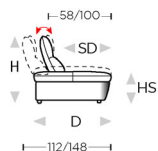

↑ fold following the dotted line ↑

alba.premium 1226

L Length - H Height - D Depth - SH Seat Height - SD Seat Depth
 Dimensions refer to maximum sizes of the version with closed mechanism (where available).

dimensions

L 216/85"
 H96/38" D112/44"
 SH46/18" SD58/23"

L 236/93"
 H96/38" D112/44"
 SH46/18" SD58/23"

L 108/43"
 H96/38" D112/44"
 SH46/18" SD58/23"

L 108/43"
 H96/38" D112/44"
 SH46/18" SD58/23"

L 118/46"
 H96/38" D112/44"
 SH46/18" SD58/23"