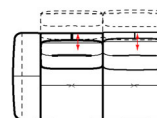

dimensions

L 216/85"
 H96/38" D112/44"
 SH46/18" SD58/23"

L 236/93"
 H96/38" D112/44"
 SH46/18" SD58/23"

L 108/43"
 H96/38" D112/44"
 SH46/18" SD58/23"

L 108/43"
 H96/38" D112/44"
 SH46/18" SD58/23"

L 118/46"
 H96/38" D112/44"
 SH46/18" SD58/23"

version code	CV1	CV3	CV5	CV6	CV9
Description	comfort tilt 3-seater	comfort tilt 3-str maxi	comfort tilt rhf chair	comfort tilt lhs chair	comfort tilt rhf maxi chair

L 118/46"
 H96/38" D112/44"
 SH46/18" SD58/23"

L 178/70"
 H96/38" D112/44"
 SH46/18" SD58/23"

L 178/70"
 H96/38" D112/44"
 SH46/18" SD58/23"

L 198/78"
 H96/38" D112/44"
 SH46/18" SD58/23"

L 198/78"
 H96/38" D112/44"
 SH46/18" SD58/23"

L 70/28"
 H96/38" D112/44"
 SH46/18" SD58/23"

CZ0	CZ3	CZ4	CZ7	CZ8	DF5
comfort tilt lhs maxi chair	comfort tilt rhf 3-seater	comfort tilt lhs 3-seater	comfort tilt maxi rhf 3-str	comfort tilt maxi lhs 3-str	comfort tilt armless chair

L 80/31"
 H96/38" D112/44"
 SH46/18" SD58/23"