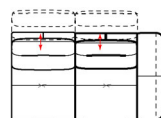

dimensions

L 216/85"
 H96/38" D112/44"
 SH46/18" SD58/23"

L 236/93"
 H96/38" D112/44"
 SH46/18" SD58/23"

L 108/43"
 H96/38" D112/44"
 SH46/18" SD58/23"

L 108/43"
 H96/38" D112/44"
 SH46/18" SD58/23"

L 118/46"
 H96/38" D112/44"
 SH46/18" SD58/23"

version code	CV1	CV3	CV5	CV6	CV9
Description	comfort tilt 3-seater	comfort tilt 3-str maxi	comfort tilt rhf chair	comfort tilt lhs chair	comfort tilt rhf maxi chair

L 118/46"
 H96/38" D112/44"
 SH46/18" SD58/23"

L 178/70"
 H96/38" D112/44"
 SH46/18" SD58/23"

L 178/70"
 H96/38" D112/44"
 SH46/18" SD58/23"

L 198/78"
 H96/38" D112/44"
 SH46/18" SD58/23"

L 198/78"
 H96/38" D112/44"
 SH46/18" SD58/23"

L 70/28"
 H96/38" D112/44"
 SH46/18" SD58/23"

CZ0	CZ3	CZ4	CZ7	CZ8	DF5
comfort tilt lhs maxi chair	comfort tilt rhf 3-seater	comfort tilt lhs 3-seater	comfort tilt maxi rhf 3-str	comfort tilt maxi lhs 3-str	comfort tilt armless chair

L 80/31"
 H96/38" D112/44"
 SH46/18" SD58/23"