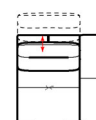

↑ fold following the dotted line ↑

alba.premium 1226

L Length - H Height - D Depth - SH Seat Height - SD Seat Depth
 Dimensions refer to maximum sizes of the version with closed mechanism (where available).

dimensions

L 216/85"
 H96/38" D112/44"
 SH46/18" SD58/23"

L 236/93"
 H96/38" D112/44"
 SH46/18" SD58/23"

L 108/43"
 H96/38" D112/44"
 SH46/18" SD58/23"

L 108/43"
 H96/38" D112/44"
 SH46/18" SD58/23"

L 118/46"
 H96/38" D112/44"
 SH46/18" SD58/23"

version code	CV1	CV3	CV5	CV6	CV9
Description	comfort tilt 3-seater	comfort tilt 3-str maxi	comfort tilt rhf chair	comfort tilt lhs chair	comfort tilt rhf maxi chair

L 118/46"
 H96/38" D112/44"
 SH46/18" SD58/23"

L 178/70"
 H96/38" D112/44"
 SH46/18" SD58/23"

L 178/70"
 H96/38" D112/44"
 SH46/18" SD58/23"

L 198/78"
 H96/38" D112/44"
 SH46/18" SD58/23"

L 198/78"
 H96/38" D112/44"
 SH46/18" SD58/23"

L 70/28"
 H96/38" D112/44"
 SH46/18" SD58/23"