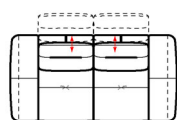

↑ fold following the dotted line ↑

alba.premium 1226

L Length - H Height - D Depth - SH Seat Height - SD Seat Depth
 Dimensions refer to maximum sizes of the version with closed mechanism (where available).

dimensions

L 216/85"
 H96/38" D112/44"
 SH46/18" SD58/23"

L 236/93"
 H96/38" D112/44"
 SH46/18" SD58/23"

L 108/43"
 H96/38" D112/44"
 SH46/18" SD58/23"

L 108/43"
 H96/38" D112/44"
 SH46/18" SD58/23"

L 118/46"
 H96/38" D112/44"
 SH46/18" SD58/23"

L 178/70"
 H96/38" D112/44"
 SH46/18" SD58/23"

L 178/70"
 H96/38" D112/44"
 SH46/18" SD58/23"

L 198/78"
 H96/38" D112/44"
 SH46/18" SD58/23"

L 198/78"
 H96/38" D112/44"
 SH46/18" SD58/23"

L 70/28"
 H96/38" D112/44"
 SH46/18" SD58/23"