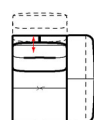

↑ fold following the dotted line ↑

alba.premium 1226

L Length - H Height - D Depth - SH Seat Height - SD Seat Depth
 Dimensions refer to maximum sizes of the version with closed mechanism (where available).

dimensions

L 216/85"
 H96/38" D112/44"
 SH46/18" SD58/23"

L 236/93"
 H96/38" D112/44"
 SH46/18" SD58/23"

L 108/43"
 H96/38" D112/44"
 SH46/18" SD58/23"

L 108/43"
 H96/38" D112/44"
 SH46/18" SD58/23"

L 118/46"
 H96/38" D112/44"
 SH46/18" SD58/23"

L 178/70"
 H96/38" D112/44"
 SH46/18" SD58/23"

L 178/70"
 H96/38" D112/44"
 SH46/18" SD58/23"

L 198/78"
 H96/38" D112/44"
 SH46/18" SD58/23"

L 198/78"
 H96/38" D112/44"
 SH46/18" SD58/23"

L 70/28"
 H96/38" D112/44"
 SH46/18" SD58/23"