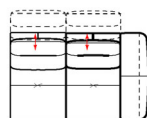

↑ fold following the dotted line ↑

alba.premium 1226

L Length - H Height - D Depth - SH Seat Height - SD Seat Depth
 Dimensions refer to maximum sizes of the version with closed mechanism (where available).

dimensions

L 216/85"
 H96/38" D112/44"
 SH46/18" SD58/23"

L 236/93"
 H96/38" D112/44"
 SH46/18" SD58/23"

L 108/43"
 H96/38" D112/44"
 SH46/18" SD58/23"

L 108/43"
 H96/38" D112/44"
 SH46/18" SD58/23"

L 118/46"
 H96/38" D112/44"
 SH46/18" SD58/23"

version code	CV1	CV3	CV5	CV6	CV9
Description	comfort tilt 3-seater	comfort tilt 3-str maxi	comfort tilt rhf chair	comfort tilt lhs chair	comfort tilt rhf maxi chair

L 118/46"
 H96/38" D112/44"
 SH46/18" SD58/23"

L 178/70"
 H96/38" D112/44"
 SH46/18" SD58/23"

L 178/70"
 H96/38" D112/44"
 SH46/18" SD58/23"

L 198/78"
 H96/38" D112/44"
 SH46/18" SD58/23"

L 198/78"
 H96/38" D112/44"
 SH46/18" SD58/23"

L 70/28"
 H96/38" D112/44"
 SH46/18" SD58/23"