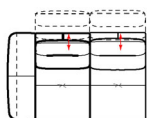

↑ fold following the dotted line ↑

alba.premium 1226

L Length - H Height - D Depth - SH Seat Height - SD Seat Depth
 Dimensions refer to maximum sizes of the version with closed mechanism (where available).

dimensions

L 216/85"
 H96/38" D112/44"
 SH46/18" SD58/23"

L 236/93"
 H96/38" D112/44"
 SH46/18" SD58/23"

L 108/43"
 H96/38" D112/44"
 SH46/18" SD58/23"

L 108/43"
 H96/38" D112/44"
 SH46/18" SD58/23"

L 118/46"
 H96/38" D112/44"
 SH46/18" SD58/23"

version code	CV1	CV3	CV5	CV6	CV9
Description	comfort tilt 3-seater	comfort tilt 3-str maxi	comfort tilt rhf chair	comfort tilt lhs chair	comfort tilt rhf maxi chair

L 118/46"
 H96/38" D112/44"
 SH46/18" SD58/23"

L 178/70"
 H96/38" D112/44"
 SH46/18" SD58/23"

L 178/70"
 H96/38" D112/44"
 SH46/18" SD58/23"

L 198/78"
 H96/38" D112/44"
 SH46/18" SD58/23"

L 198/78"
 H96/38" D112/44"
 SH46/18" SD58/23"

L 70/28"
 H96/38" D112/44"
 SH46/18" SD58/23"