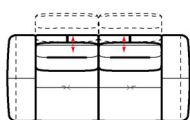

↑ fold following the dotted line ↑

alba.premium 1226

L Length - H Height - D Depth - SH Seat Height - SD Seat Depth
 Dimensions refer to maximum sizes of the version with closed mechanism (where available).

dimensions

L 216/85"
 H96/38" D112/44"
 SH46/18" SD58/23"

L 236/93"
 H96/38" D112/44"
 SH46/18" SD58/23"

L 108/43"
 H96/38" D112/44"
 SH46/18" SD58/23"

L 108/43"
 H96/38" D112/44"
 SH46/18" SD58/23"

L 118/46"
 H96/38" D112/44"
 SH46/18" SD58/23"

L 178/70"
 H96/38" D112/44"
 SH46/18" SD58/23"

L 178/70"
 H96/38" D112/44"
 SH46/18" SD58/23"

L 198/78"
 H96/38" D112/44"
 SH46/18" SD58/23"

L 198/78"
 H96/38" D112/44"
 SH46/18" SD58/23"

L 70/28"
 H96/38" D112/44"
 SH46/18" SD58/23"