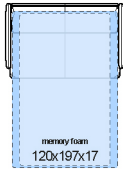

L 109/43"
 H90/35" D101/40"
 SH51/20" SD57/22"

dimensions

version code

101

Description

bed chair

L 109/43"
 H90/35" D101/40"
 SH51/20" SD57/22"

memory chair-bed

Q95

memory chair-bed

L 139/55"
 H90/35" D101/40"
 SH51/20" SD57/22"

bed xl armchair

QV0

bed xl armchair

L 139/55"
 H90/35" D101/40"
 SH51/20" SD57/22"

memory bed xl armchair

QV2

memory bed xl armchair

L 159/63"
 H90/35" D101/40"
 SH51/20" SD57/22"

2 seater with bed

201

2 seater with bed

L 159/63"
 H90/35" D101/40"
 SH51/20" SD57/22"

2 str with bed memory

H65

2 str with bed memory

L 179/70"
 H90/35" D101/40"
 SH51/20" SD57/22"

2 1/2 seater with bed

241

2 1/2 seater with bed

L 179/70"
 H90/35" D101/40"
 SH51/20" SD57/22"

2 1/2 str with bed memory