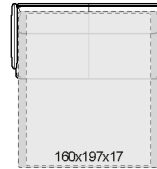

Q95

memory chair-bed

L 139/55"
 H90/35" D101/40"
 SH51/20" SD57/22"

bed xl armchair

QV0

bed xl armchair

L 139/55"
 H90/35" D101/40"
 SH51/20" SD57/22"

memory bed xl armchair

QV2

memory bed xl armchair

L 159/63"
 H90/35" D101/40"
 SH51/20" SD57/22"

2 seater with bed

201

2 seater with bed

L 159/63"
 H90/35" D101/40"
 SH51/20" SD57/22"

2 str with bed memory

H65

2 str with bed memory

L 179/70"
 H90/35" D101/40"
 SH51/20" SD57/22"

2 1/2 seater with bed

241

2 1/2 seater with bed

L 179/70"
 H90/35" D101/40"
 SH51/20" SD57/22"

2 1/2 str with bed memory

H66

2 1/2 str with bed memory

L 199/78"
 H90/35" D101/40"
 SH51/20" SD57/22"

3 seater with bed

301

3 seater with bed

L 199/78"
 H90/35" D101/40"
 SH51/20" SD57/22"

3 str with bed memory