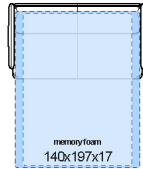

Q95

memory chair-bed

L 139/55"
 H90/35" D101/40"
 SH51/20" SD57/22"

bed xl armchair

QV0

bed xl armchair

L 139/55"
 H90/35" D101/40"
 SH51/20" SD57/22"

memory bed xl armchair

QV2

memory bed xl armchair

L 159/63"
 H90/35" D101/40"
 SH51/20" SD57/22"

2 seater with bed

201

2 seater with bed

L 159/63"
 H90/35" D101/40"
 SH51/20" SD57/22"

2 str with bed memory

H65

2 str with bed memory

L 179/70"
 H90/35" D101/40"
 SH51/20" SD57/22"

2 1/2 seater with bed

241

2 1/2 seater with bed

L 179/70"
 H90/35" D101/40"
 SH51/20" SD57/22"

2 1/2 str with bed memory

H66

2 1/2 str with bed memory

L 199/78"
 H90/35" D101/40"
 SH51/20" SD57/22"

3 seater with bed

301

3 seater with bed

L 199/78"
 H90/35" D101/40"
 SH51/20" SD57/22"

3 str with bed memory