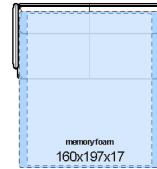

H65

2 str with bed memory

L 179/70"
 H90/35" D101/40"
 SH51/20" SD57/22"

2 1/2 seater with bed

241

2 1/2 seater with bed

L 179/70"
 H90/35" D101/40"
 SH51/20" SD57/22"

2 1/2 str with bed memory

H66

2 1/2 str with bed memory

L 199/78"
 H90/35" D101/40"
 SH51/20" SD57/22"

3 seater with bed

301

3 seater with bed

L 199/78"
 H90/35" D101/40"
 SH51/20" SD57/22"

3 str with bed memory