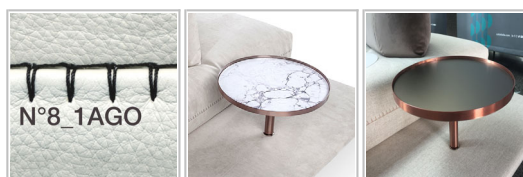

tav_gia

tav

Coverings

	suggested	not suggested	not possible
thick leathers	✓		
thin elastic leathers	✓		
natural leathers	✓		
fabric*	✓		
microfibre*	✓		
leather + split			✓
DeLuxe*			✓
multi colour**	✓		
multi-category**	✓		
multi covering**			✓

N.8_1AGO_P