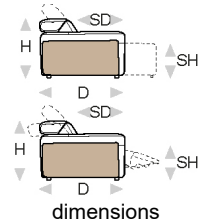

L Length - H Height - D Depth - SH Seat Height - SD Seat Depth
Dimensions refer to maximum sizes of the version with closed mechanism (where available).

L 88/35"
H76/30" D109/43"
SH42/17" SD58/23"

version code	U82
Description	motion maxi armless chair

L 88/35"
H76/30" D109/43"
SH42/17" SD58/23"

version code	Q94
Description	el.mot.maxi armless chair

L 90/35"
H76/30" D109/43"
SH42/17" SD58/23"

version code	I82
Description	el.rec.arml.maxi chair

L 143/56"
H76/30" D109/43"
SH42/17" SD58/23"

version code	746
Description	chr. no arms mer.rgt

L 143/56"
H76/30" D109/43"
SH42/17" SD58/23"

version code	747
Description	chr. no arms mer.lft

L 98/39"
H76/30" D109/43"
SH42/17" SD58/23"

version code	U84
Description	large armless chair

L 98/39"
H76/30" D109/43"
SH42/17" SD58/23"

version code	U87
Description	motion large armless chair

L 98/39"
H76/30" D109/43"
SH42/17" SD58/23"

version code	U88
Description	el.motion large arml.chair

L 100/39"
H76/30" D109/43"
SH42/17" SD58/23"

version code	U89
Description	el.rec.large armless chair

L 153/60"
H76/30" D109/43"
SH42/17" SD58/23"

version code	U85
Description	merid.rhf large arml.chair

L 153/60"
H76/30" D109/43"
SH42/17" SD58/23"

version code	U86
Description	merid.lhf large arml.chair

L 106/42"
H76/30" D169/67"
SH42/17" SD58/23"

version code	410
Description	chaise lon.rhf arm fac

L 106/42"
H76/30" D169/67"
SH42/17" SD58/23"

version code	420
Description	chaise lon.lhf arm fac

L 124/49"
H76/30" D169/67"
SH42/17" SD58/23"

version code	F74
Description	rhf large chaise longue

L 124/49"
H76/30" D169/67"
SH42/17" SD58/23"

version code	F75
Description	lhf large chaise longue

L 146/57"
H76/30" D146/57"
SH42/17" SD58/23"

version code	000
Description	corner

L 152/60"
H76/30" D108/43"
SH42/17" SD58/23"

version code	010
Description	square corner longside right

L 152/60"
H76/30" D108/43"
SH42/17" SD58/23"

version code	011
Description	square corner longside left

L 115/45"
H76/30" D115/45"
SH42/17" SD58/23"

version code	040
Description	square corner