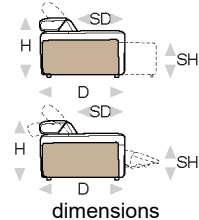

### Ottoman

↑ fold following the dotted line ↑

# marcel.premium 1245

L Length - H Height - D Depth - SH Seat Height - SD Seat Depth  
Dimensions refer to maximum sizes of the version with closed mechanism (where available).

L 191/75"  
H76/30" D109/43"  
SH42/17" SD58/23"