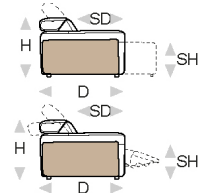

L 98/39"  
H76/30" D109/43"  
SH42/17" SD58/23"

C36

rf el.rec.mini  
chair

L 98/39"  
H76/30" D109/43"  
SH42/17" SD58/23"

C37

lhs el.rec.mini  
chair

↓ fold following the dotted line ↓

↑ fold following the dotted line ↑

# marcel.premium 1245

L Length - H Height - D Depth - SH Seat Height - SD Seat Depth  
 Dimensions refer to maximum sizes of the version with closed mechanism (where available).

version code	110	120	178	179	Q82	
<b>dimensions</b>	L 106/42" H76/30" D109/43" SH42/17" SD58/23"	L 106/42" H76/30" D109/43" SH42/17" SD58/23"	L 106/42" H76/30" D109/43" SH42/17" SD58/23"	L 106/42" H76/30" D109/43" SH42/17" SD58/23"	L 106/42" H76/30" D109/43" SH42/17" SD58/23"	
<b>Description</b>	1 right arm facing chair	1 left arm facing chair	1 right arm facing chair	1 left arm facing chair motion	el.mot.rhf chair	
<b>version code</b>	Q83	173	174	114	124	518
<b>Description</b>	el.mot.lhf chair	elec.rec.chair 1 arm raf	elec.rec.chair 1 arm laf	rhf maxi chair	lhf maxi chair	1 arm raf chair maxi motion
<b>version code</b>	519	Q84	Q85	612	613	U73
<b>Description</b>	1 arm laf chair maxi motion	el.mot.rhf maxi chair	el.mot.lhf maxi chair	1 raf maxi chair rec.el	1 laf maxi chair rec.el	large rhf chair
<b>version code</b>	U74	U75	U76	U77	U78	U79
<b>Description</b>	large lhf chair	mot.large rhf chair	mot.large lhf chair	el.mot.large rhf chair	el.mot.large lhf chair	el.rec.large rhf chair