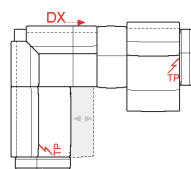

Q66 + 010 + FLO + 612
L 0/0"
H0/0" D0/0"
SH0/0" SD0/0"

version code	WG7
Description	q66 + 010 + flo + 612