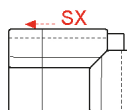

L 152/60"
H76/30" D108/43"
SH42/17" SD58/23"

version code	011
Description	square corner longside left