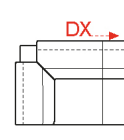

L 124/49"  
 H76/30" D169/67"  
 SH42/17" SD58/23"

version code	F74
Description	rhf large chaise longue

L 124/49"  
 H76/30" D169/67"  
 SH42/17" SD58/23"

version code	F75
Description	lhf large chaise longue

L 146/57"  
 H76/30" D146/57"  
 SH42/17" SD58/23"

version code	000
Description	corner

L 152/60"  
 H76/30" D108/43"  
 SH42/17" SD58/23"

version code	010
Description	square corner longside right

L 152/60"  
 H76/30" D108/43"  
 SH42/17" SD58/23"