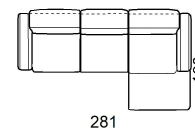

L 110/43" H76/30" D160/63" SH44/17" SD117/46"	L 110/43" H76/30" D160/63" SH44/17" SD117/46"	L 227/89" H76/30" D100/39" SH44/17" SD57/22"	L 227/89" H76/30" D100/39" SH44/17" SD57/22"	L 100/39" H76/30" D100/39" SH44/17" SD57/22"	L 0/0" H0/0" D0/0" SH0/0" SD0/0"
601	602	043	044	040	Z02
maxi chaise lon.rgt arm fac.	maxi chaise lon.lft arm fac.	sq.cor.chr.sq.mer. rig.fac.	sq.cor.chr.sq.mer.le fac.	square corner	252 + 410

↓ fold following the dotted line ↓