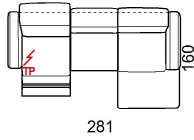

dimensions

L 110/43"
H76/30" D100/39"
SH44/17" SD57/22"

L 110/43"
H76/30" D100/39"
SH44/17" SD57/22"

L 184/72"
H76/30" D100/39"
SH44/17" SD57/22"

L 204/80"
H76/30" D100/39"
SH44/17" SD57/22"

L 220/87"
H76/30" D100/39"
SH44/17" SD57/22"

L Length - H Height - D Depth - SH Seat Height - SD Seat Depth
Dimensions refer to maximum sizes of the version with closed mechanism (where available).

dimensions	L 85/33" H76/30" D100/39" SH44/17" SD57/22"	L 159/63" H76/30" D100/39" SH44/17" SD57/22"	L 159/63" H76/30" D100/39" SH44/17" SD57/22"	L 159/63" H76/30" D100/39" SH44/17" SD57/22"	L 159/63" H76/30" D100/39" SH44/17" SD57/22"
version code	182	210	220	395	396
Description	el.rec.arm1.maxi chair	1right arm facing 2 str	1left arm facing 2 str	1rgt arm fac.2str elec.rec.	1lft arm fac.2str elec.rec.

↓ fold following the dotted line ↓

↑ fold following the dotted line ↑

raoul.premium 1032

L Length - H Height - D Depth - SH Seat Height - SD Seat Depth
Dimensions refer to maximum sizes of the version with closed mechanism (where available).

dimensions

L 0/0"
H0/0" D0/0"
SH0/0" SD0/0"

version code

V44

Description

g07 + 410

↓ fold following the dotted line ↓