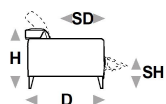

↑ fold following the dotted line ↑

raoul.premium 1032

L Length - H Height - D Depth - SH Seat Height - SD Seat Depth
Dimensions refer to maximum sizes of the version with closed mechanism (where available).

dimensions

L 110/43"
H76/30" D100/39"
SH44/17" SD57/22"

L 110/43"
H76/30" D100/39"
SH44/17" SD57/22"

L 184/72"
H76/30" D100/39"
SH44/17" SD57/22"

L 204/80"
H76/30" D100/39"
SH44/17" SD57/22"

L 220/87"
H76/30" D100/39"
SH44/17" SD57/22"