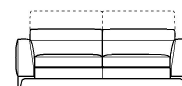

PL1033

Ottoman

635

With the reservation of carrying for production purposes and without advanced notices modifications on the materials, coverings and dimensions of the product as indicated in the relevant specification. The given dimensions and volume are of indicative value being subject to the production process tolerances. For normal use, the following maximum loads are recommended: Armchairs max. 120 kg, 2-seat sofas max. 200 kg (2x100 kg), 3-seat sofas max. 240 kg (3x80 kg). Use with loads exceeding the indicated values may cause the sofa/armchair or its components to break.

↑ fold following the dotted line ↑

raoul.premium 1032

L Length - H Height - D Depth - SH Seat Height - SD Seat Depth
Dimensions refer to maximum sizes of the version with closed mechanism (where available).

dimensions

L 110/43"
H76/30" D100/39"
SH44/17" SD57/22"

L 110/43"
H76/30" D100/39"
SH44/17" SD57/22"

L 184/72"
H76/30" D100/39"
SH44/17" SD57/22"

L 204/80"
H76/30" D100/39"
SH44/17" SD57/22"

L 220/87"
H76/30" D100/39"
SH44/17" SD57/22"