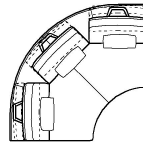

↓ fold following the dotted line ↓

↑ fold following the dotted line ↑

regal_e.premium 1205

L Length - H Height - D Depth - SH Seat Height - SD Seat Depth
 Dimensions refer to maximum sizes of the version with closed mechanism (where available).

dimensions

L 119/47"
 H81/32" D119/47"
 SH44/17" SD56/22"

L 119/47"
 H81/32" D119/47"
 SH44/17" SD56/22"

L 173/68"
 H81/32" D173/68"
 SH44/17" SD56/22"

L 90/35"
 H44/17" D70/28"
 SH0/0" SD0/0"

L 57/22"
 H30/12" D12/5"
 SH0/0" SD0/0"