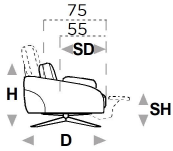

L 129/51"
 H81/32" D112/44"
 SH44/17" SD56/22"

BX2

L 129/51"
 H81/32" D112/44"
 SH44/17" SD56/22"

BX3

el.2foot.lift.back r.21/2str	el.2 footr.lift.back r.3str	maxi lift.backr.rhf ch.long	maxi lift.backr.lhf ch.long.	lift.backr.rhf mer.arml.chr	lift.backr.lhf mer.arml.chr
---------------------------------	-----------------------------------	-----------------------------------	---------------------------------	--------------------------------	--------------------------------

↓ fold following the dotted line ↓

↑ fold following the dotted line ↑

regal_e.premium 1205

L Length - H Height - D Depth - SH Seat Height - SD Seat Depth
 Dimensions refer to maximum sizes of the version with closed mechanism (where available).

dimensions

L 119/47"
 H81/32" D119/47"
 SH44/17" SD56/22"

L 119/47"
 H81/32" D119/47"
 SH44/17" SD56/22"

L 173/68"
 H81/32" D173/68"
 SH44/17" SD56/22"

L 90/35"
 H44/17" D70/28"
 SH0/0" SD0/0"

L 57/22"
 H30/12" D12/5"
 SH0/0" SD0/0"