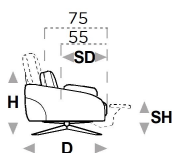

regal_e.premium 1205

L Length - H Height - D Depth - SH Seat Height - SD Seat Depth
Dimensions refer to maximum sizes of the version with closed mechanism (where available).

dimensions

L 180/71"
H81/32" D105/41"
SH44/17" SD56/22"