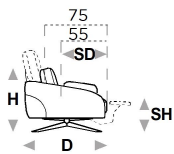

L 93/37"
H81/32" D105/41"
SH44/17" SD56/22"

L 146/57"
H81/32" D105/41"
SH44/17" SD56/22"

L 166/65"
H81/32" D105/41"
SH44/17" SD56/22"

L 186/73"
H81/32" D105/41"
SH44/17" SD56/22"

L 180/71"
H81/32" D105/41"
SH44/17" SD56/22"

lift.backrest
armless 2-str

lift.backrest
armless 2 1/2 str

lift.backrest
armless 3-str

el.rhf
footr.lift.back
2str

el.lhf
footr.lift.back
2str

↓ fold following the dotted line ↓

↑ fold following the dotted line ↑

regal_e.premium 1205

L Length - **H** Height - **D** Depth - **SH** Seat Height - **SD** Seat Depth
 Dimensions refer to maximum sizes of the version with closed mechanism (where available).

dimensions

L 200/79"
 H81/32" D105/41"
 SH44/17" SD56/22"