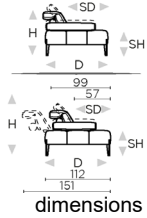

**Arm Interior:** in ecological polyurethane foam, covered with 100% polyester padding

**Removability:** not available

**Sewing:** covers feasible with contrast stitching in the colors available

**Mechanisms:** \* model equipped with backrests and armrests that can be manually adjusted, so that the seat depth can be increased by 42 cm and the seat width can be increased by 28 cm per armrest side. Armrests can be raised to any position. The total depth of the model with backrests positioned outward is 151 cm (192 cm on chaise long versions and 122 cm on version BS3). The overall dimension of the model with extended armrests increases by a maximum of 28 cm per armrest side. The model is also equipped with manually liftable headrests. The height of the model with lift-up headrests is 104 cm.

### Ottoman

We reserve the right to amend materials, covers and product dimensions shown on the data sheet, for production purposes and without prior notice. The line drawings, graphic information, dimensions, and volume provided are approximate and may vary due to the tolerances allowed in the production process with a view to improvements. The following maximum load values are recommended under normal use: armchairs max. 120 kg, 2-seater sofas max. 200 kg (2x100 kg), 3-seater sofas max. 240 kg (3x80 kg). Exceeding the recommended load may cause a structural failure of the sofa/armchair or its components.

↑ fold following the dotted line ↑

# skyline. premium 1239

L Length - H Height - D Depth - SH Seat Height - SD Seat Depth  
 Dimensions refer to maximum sizes of the version with closed mechanism (where available).

L 189/74"  
 H77/30" D108/43"  
 SH45/18" SD57/22"