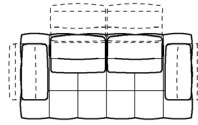

↑ fold following the dotted line ↑

# skyline. premium 1239

L Length - H Height - D Depth - SH Seat Height - SD Seat Depth  
 Dimensions refer to maximum sizes of the version with closed mechanism (where available).

L 189/74"  
 H77/30" D108/43"  
 SH45/18" SD57/22"

L 226/89"  
 H77/30" D108/43"  
 SH45/18" SD57/22"

L 224/88"  
 H77/30" D112/44"  
 SH45/18" SD57/22"

L 112/44"  
 H77/30" D112/44"  
 SH45/18" SD57/22"

L 112/44"  
 H77/30" D112/44"  
 SH45/18" SD57/22"