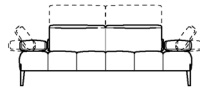

↑ fold following the dotted line ↑

# skyline. premium 1239

L Length - H Height - D Depth - SH Seat Height - SD Seat Depth  
 Dimensions refer to maximum sizes of the version with closed mechanism (where available).

L 189/74"  
 H77/30" D108/43"  
 SH45/18" SD57/22"