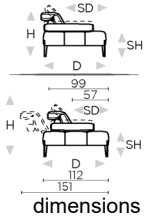

L 112/44"  
 H77/30" D151/59"  
 SH45/18" SD96/38"

BY4

tilt lhs mer.armless chaise l.

L 112/44"  
 H77/30" D112/44"  
 SH45/18" SD57/22"

BS3

tilt square corner

L 224/88"  
 H77/30" D112/44"  
 SH45/18" SD57/22"

BY5

tilt rhf chair square corner

L 224/88"  
 H77/30" D112/44"  
 SH45/18" SD57/22"

BY6

tilt lhs chair square corner

L 224/88"  
 H77/30" D112/44"  
 SH45/18" SD57/22"

BY7

tilt rhf mer.chair sq.corner

L 224/88"  
 H77/30" D112/44"  
 SH45/18" SD57/22"

BY8

tilt lhs mer.chair sq.corner

↓ fold following the dotted line ↓

↑ fold following the dotted line ↑

# skyline.premium 1239

**L Length - H Height - D Depth - SH Seat Height - SD Seat Depth**  
 Dimensions refer to maximum sizes of the version with closed mechanism (where available).

**L 74/29"**  
**H45/18" D74/29"**  
**SH0/0" SD0/0"**