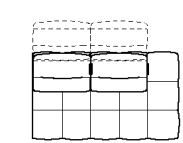

L 188/74"  
 H77/30" D112/44"  
 SH45/18" SD57/22"

AU5

tilt lhs 3 seater

L 150/59"  
 H77/30" D112/44"  
 SH45/18" SD57/22"

QB0

tilt armless 3-seater

L 188/74"  
 H77/30" D112/44"  
 SH45/18" SD57/22"

BY0

tilt rhf mer.armless 3-str

L 188/74"  
 H77/30" D112/44"  
 SH45/18" SD57/22"

BY1

tilt lhs mer.armless 3-str

L 112/44"  
 H77/30" D151/59"  
 SH45/18" SD96/38"

AU6

tilt rhf chaise long

L 112/44"  
 H77/30" D151/59"  
 SH45/18" SD96/38"