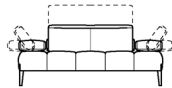

### Ottoman

We reserve the right to amend materials, covers and product dimensions shown on the data sheet, for production purposes and without prior notice. The line drawings, graphic information, dimensions, and volume provided are approximate and may vary due to the tolerances allowed in the production process with a view to improvements. The following maximum load values are recommended under normal use: armchairs max. 120 kg, 2-seater sofas max. 200 kg (2x100 kg), 3-seater sofas max. 240 kg (3x80 kg). Exceeding the recommended load may cause a structural failure of the sofa/armchair or its components.

↑ fold following the dotted line ↑

# skyline. premium 1239

L Length - H Height - D Depth - SH Seat Height - SD Seat Depth  
 Dimensions refer to maximum sizes of the version with closed mechanism (where available).

L 189/74"  
 H77/30" D108/43"  
 SH45/18" SD57/22"